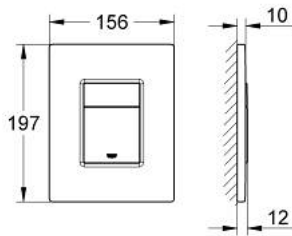

## 38 732 SH0 SKATE COSMOPOLITAN FLUSH PLATE

### PRODUCT DESCRIPTION

- Colour: alpine white
- for dual flush
- for pneumatic discharge valve AV1
- vertical and horizontal installation
- 156 x 197 mm
- material: ABS
- GROHE LongLife finish
- GROHE EcoJoy - less water, perfect flow
  
- for combination with Rapid SL and Uniset with GD 2 cisterns
  
- for use with Rapid SLX please order shaft 66 791 000 (sold separately)

### SPARE PARTS, February 2010 – now

1: Top plate with push button (Spare part-nr. 42371SH0)

2: Screw (Spare part-nr. 6636200M)

3: Mounting frame (Spare part-nr. 43207000)

4: Fixing set (Spare part-nr. 4308500M)\*